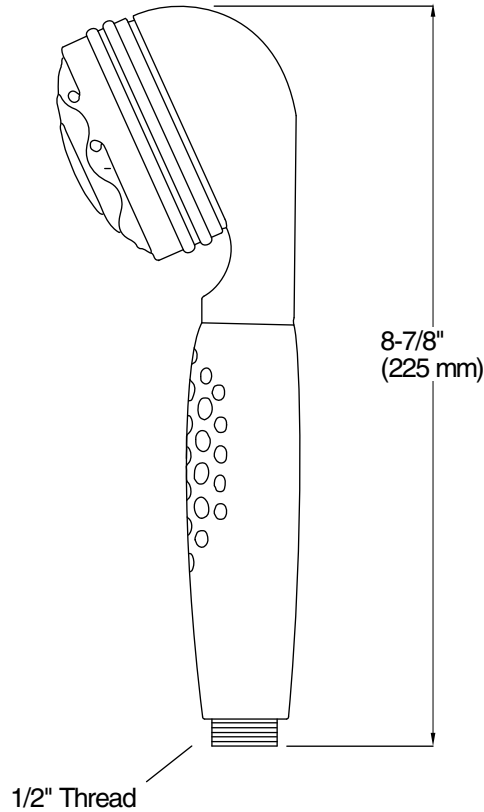

Technical Information

All product dimensions are nominal.

Handshower:

Rated maximum flow: 2 gal/min (7.6 l/min)
Pressure: 80 psi (5.5 bar)

Notes

Install this product according to the installation guide.

OBC compliant when installed to the specific requirements of these regulations.